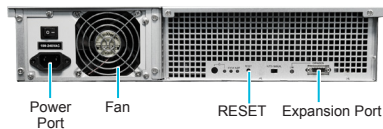

CONNECTIONS & BUTTONS

SYNOLOGY INC.

Printed in Taiwan,
RX1211/RX1211RP-2011-ENU-REV001

<http://www.synology.com>

Headquarters

Synology Inc.
3F-3, No. 106, Chang An W. Rd., Taipei, Taiwan
Tel: +886 2 2552 1814 Fax: +886 2 2552 1824

North & South America

Synology America Corp.
2899 152nd Ave NE, Redmond, WA 98052, USA
Tel: +1 425 818 1587

UK

Synology UK Ltd.
Davy Avenue, Knowlhill,
Milton Keynes, Bucks,
MK5 8PB, UK
Tel: +44 01908 673 709