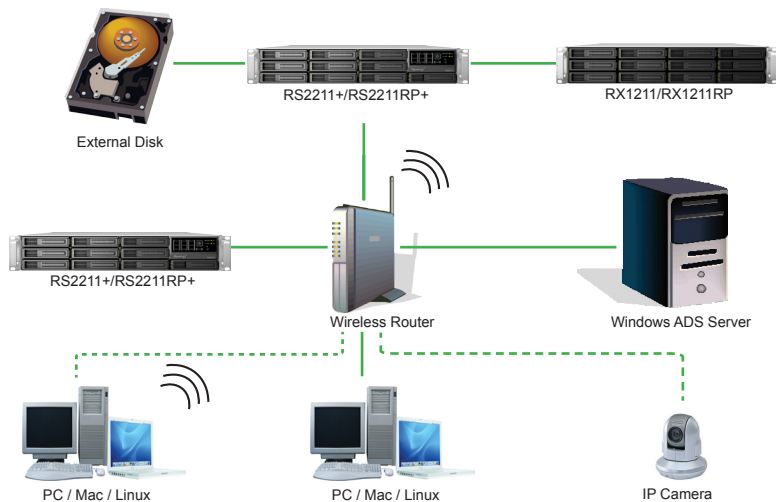

Reliable Plug-n-use Design

The Synology RS2211+/RS2211RP+ securely connects to the Synology RX1211/RX1211RP with an InfiniBand cable, offering high-bandwidth connectivity to further ensure efficiency. It allows the hard drives in the connected Synology RX1211/RX1211RP to operate as they are the internal ones of the Synology RS2211+/RS2211RP+, with no lag in data retrieval.

Green & Easy to Manage

HDD hibernation or HDD deep sleep mode can be configured to take effect automatically when the system has been inactive for a specified period of time. This not only saves energy but also extends the lifespan of the hard disks.

Synology RX1211/RX1211RP is managed with Synology DiskStation Manager 3.1, no additional software installation is required.

CONNECTIONS & BUTTONS

SYNOLOGY INC.

Printed in Taiwan,
RX1211/RX1211RP-2011-ENU-REV001

<http://www.synology.com>

Headquarters

Synology Inc.
3F-3, No. 106, Chang An W. Rd., Taipei, Taiwan
Tel: +886 2 2552 1814 Fax: +886 2 2552 1824

North & South America

Synology America Corp.
2899 152nd Ave NE, Redmond, WA 98052, USA
Tel: +1 425 818 1587

UK

Synology UK Ltd.
Davy Avenue, Knowlhill,
Milton Keynes, Bucks,
MK5 8PB, UK
Tel: +44 01908 673 709

Networking

Technical Specifications

Hardware

- Internal HDD: 12 X 3.5" SATA or 12 X 2.5" SATA
- Hot-swappable HDD: Yes
- Expansion Interface: 1 X Expansion port
- Size: 88 mm X 445 mm X 570 mm
- Weight:
  - RX1211: 11.9 kg
  - RX1211RP: 14 kg
- Fan: System Fan (80 X 80mm) X 4
- Power Recovery: Synchronized with the Synology RackStation
- AC Input Power Voltage: 100V to 240V
- Power Frequency: 50Hz to 60Hz, Single Phase
- Operating temperature: 5°C to 35°C (40°F to 95°F)
- Storage temperature: -10°C to 70°C (15°F to 155°F)
- Relative Humidity: 5% to 95% RH
- Max Operating Altitude: 10,000 feet

Power Consumption

- 110 Watts (Access), 37.4 Watts (HDD Hibernation), 99 Watts (Deep Sleep)¹

RAID Management

- Volume Type: Basic, JBOD, RAID 0, RAID 1, RAID 10, RAID 5, RAID 5+Spare, RAID 6
- RAID Migration: from Basic to RAID 1, Basic to RAID 5, Basic to RAID 5+Spare, RAID 1 to RAID 5, RAID 1 to RAID 5+Spare, RAID 5 to RAID 5+Spare, RAID 5 to RAID 6
- Expand RAID 1, RAID 5, RAID 5+Spare or RAID 6 with Larger Hard Drives
- Expand RAID 5, RAID 5+Spare or RAID 6 by adding Hard Drives
- Managed with the Synology DSM 3.1

Environment

- RoHS Compliant

Package Content

- RX1211/RX1211RP Main Unit X 1
- User's Guide X 1
- Assembling Kit X 1
- AC Power Cord
  - RX1211: X 1
  - RX1211RP: X 2
- InfiniBand X 1

Warranty

- 3 years